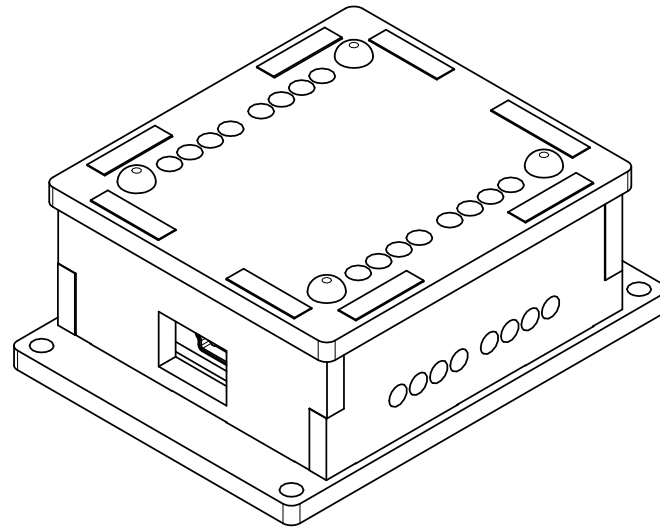

Phidget Enclosure Assembly Instructions

PN 3808 : Acrylic Enclosure for 1046 PhidgetBridge

Contents of Enclosure Kit

x4

x4

x4

x4

Assembly Instructions