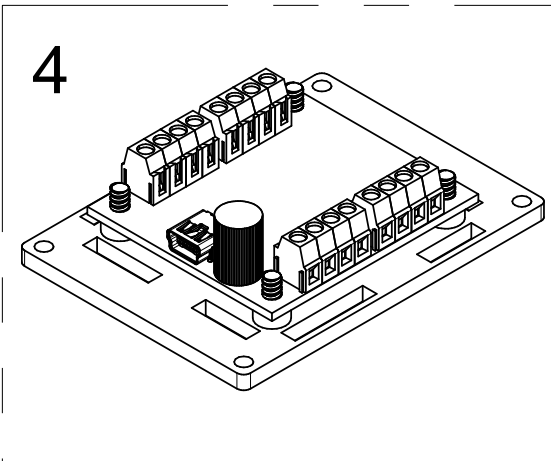

Phidget Enclosure Assembly Instructions

PN 3808 : Acrylic Enclosure for 1046 PhidgetBridge

Contents of Enclosure Kit

x4

x4

x4

x4

Assembly Instructions