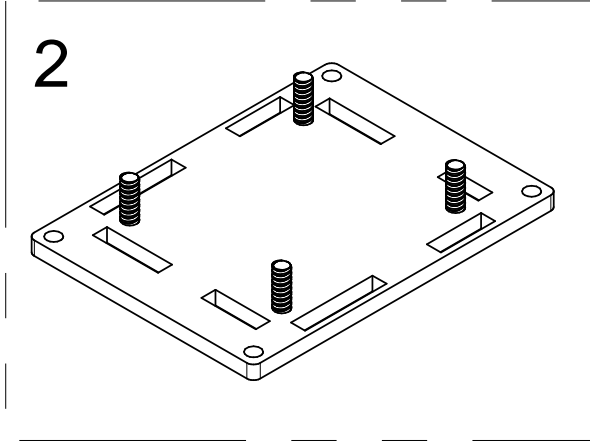

Phidget Enclosure Assembly Instructions

PN 3808 : Acrylic Enclosure for 1046 PhidgetBridge

Contents of Enclosure Kit

x4

x4

x4

x4

Assembly Instructions