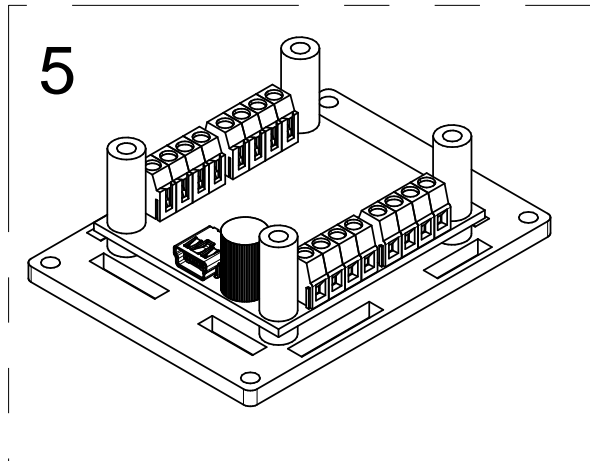

Phidget Enclosure Assembly Instructions

PN 3808 : Acrylic Enclosure for 1046 PhidgetBridge

Contents of Enclosure Kit

x4

x4

x4

x4

Assembly Instructions