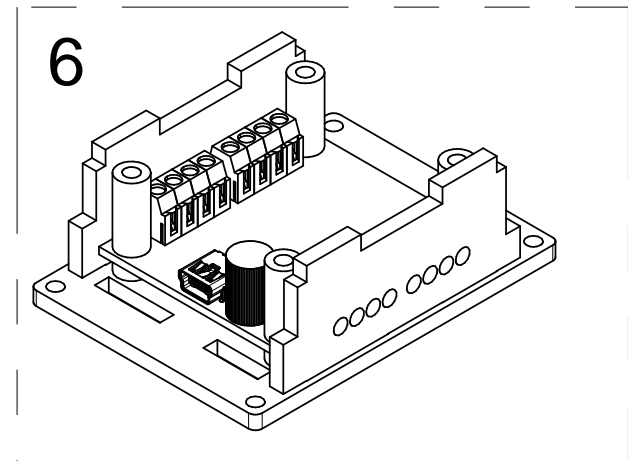

Phidget Enclosure Assembly Instructions

PN 3808 : Acrylic Enclosure for 1046 PhidgetBridge

Contents of Enclosure Kit

x4

x4

x4

x4

Assembly Instructions