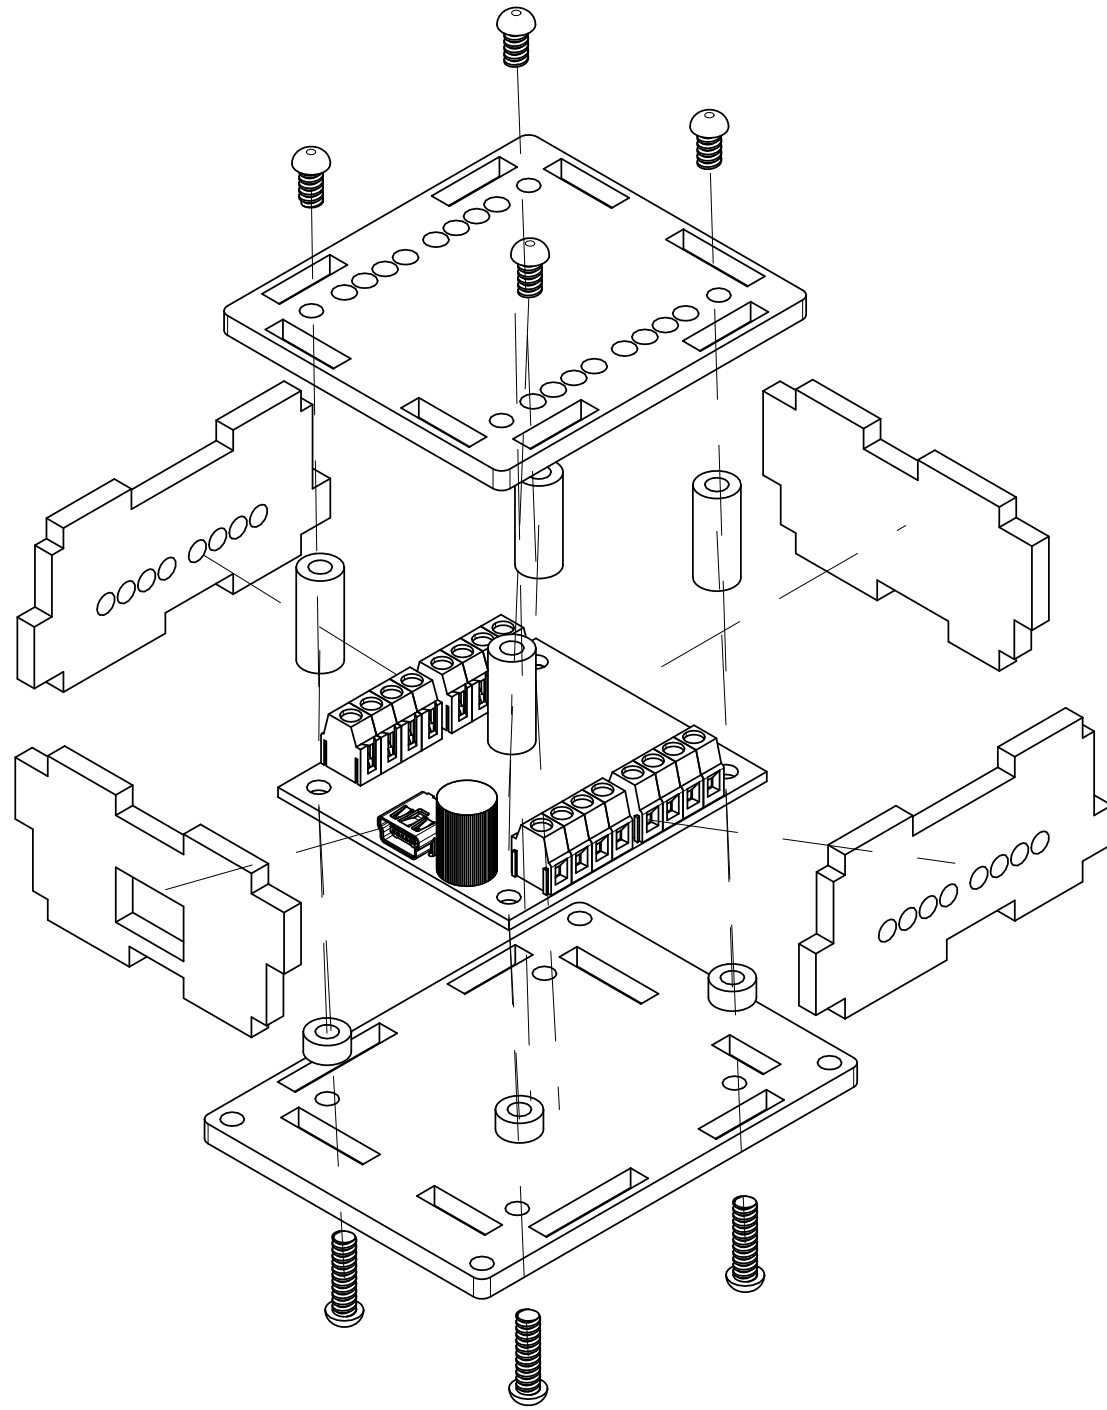

Phidget Enclosure Assembly Instructions

PN 3808 : Acrylic Enclosure for 1046 PhidgetBridge

Contents of Enclosure Kit

x4

x4

x4

x4

Assembly Instructions