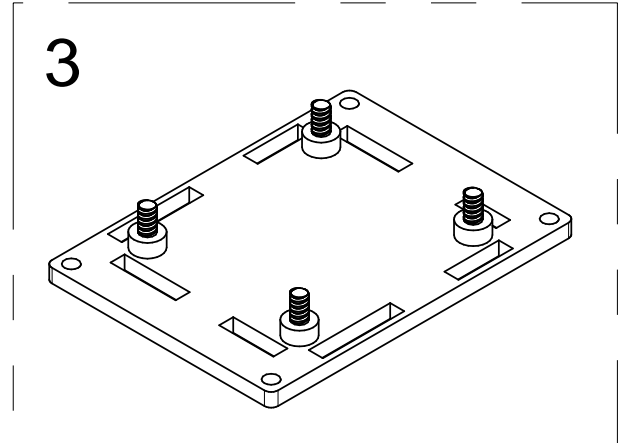

Phidget Enclosure Assembly Instructions

PN 3808 : Acrylic Enclosure for 1046 PhidgetBridge

Contents of Enclosure Kit

x4

x4

x4

x4

Assembly Instructions