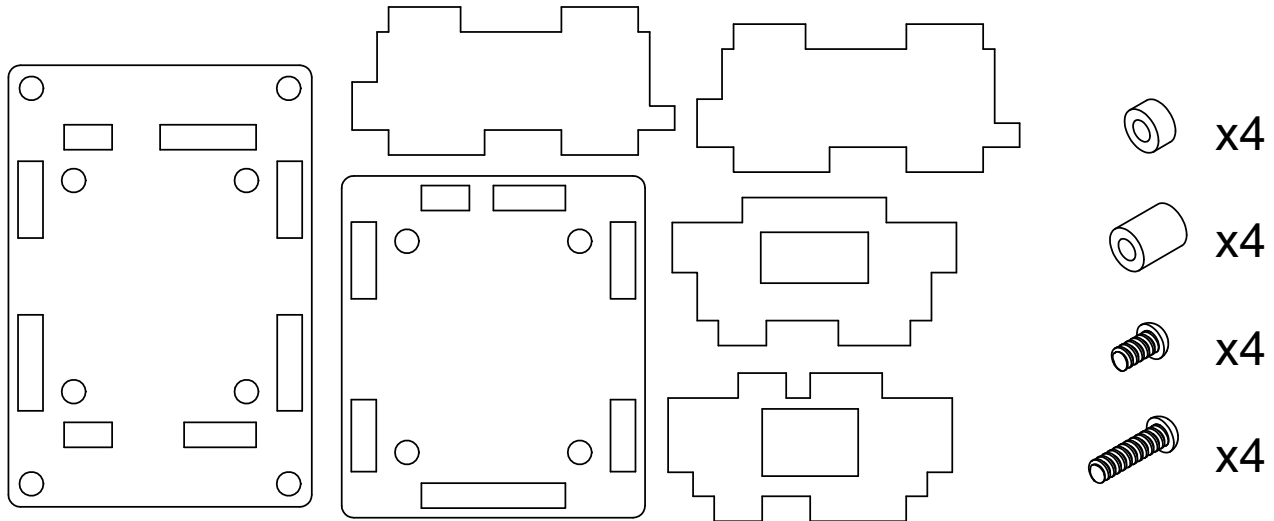

Phidget Enclosure Assembly Instructions

PN 3815 : Acrylic Enclosure for the 1057 PhidgetEncoder HighSpeed

Contents of Enclosure Kit

Assembly Instructions