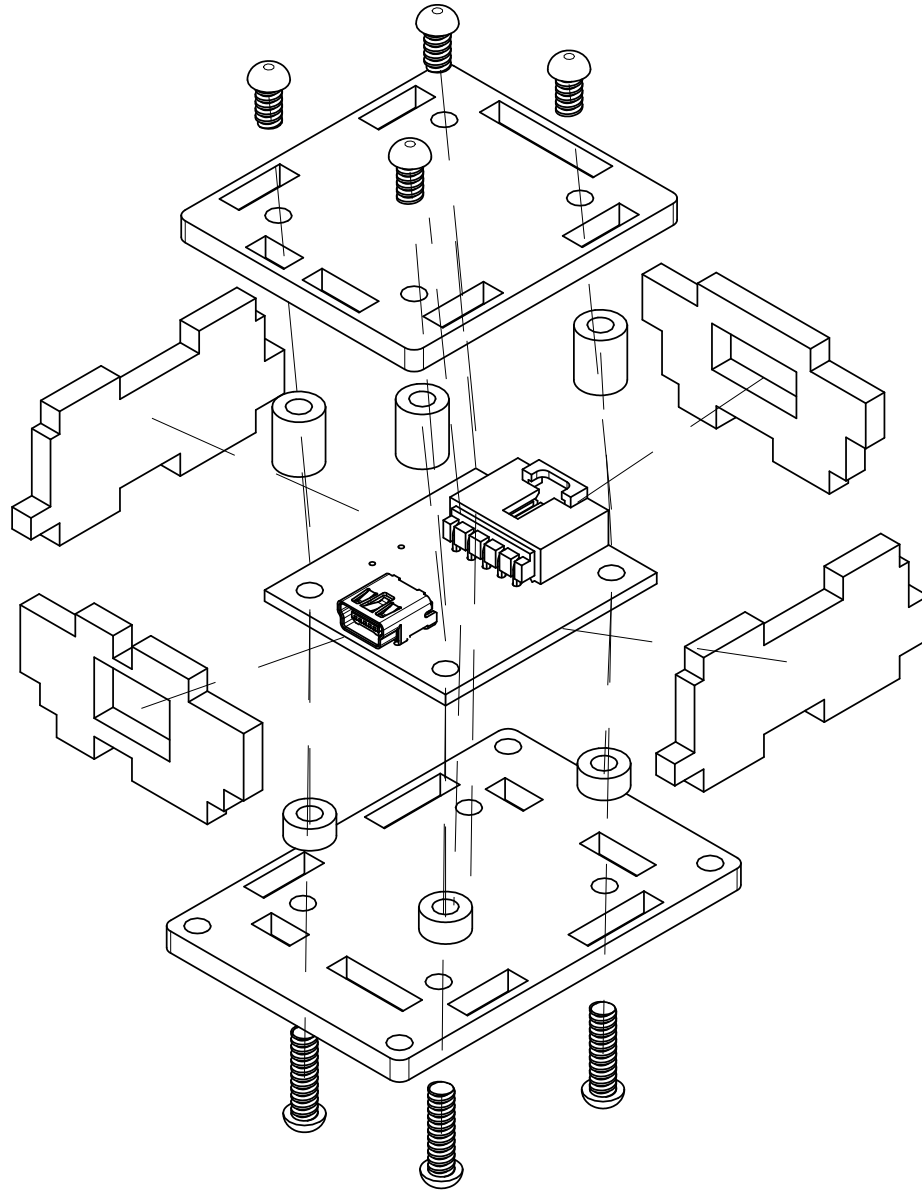

Phidget Enclosure Assembly Instructions

PN 3815 : Acrylic Enclosure for the 1057 PhidgetEncoder HighSpeed

Contents of Enclosure Kit

Assembly Instructions